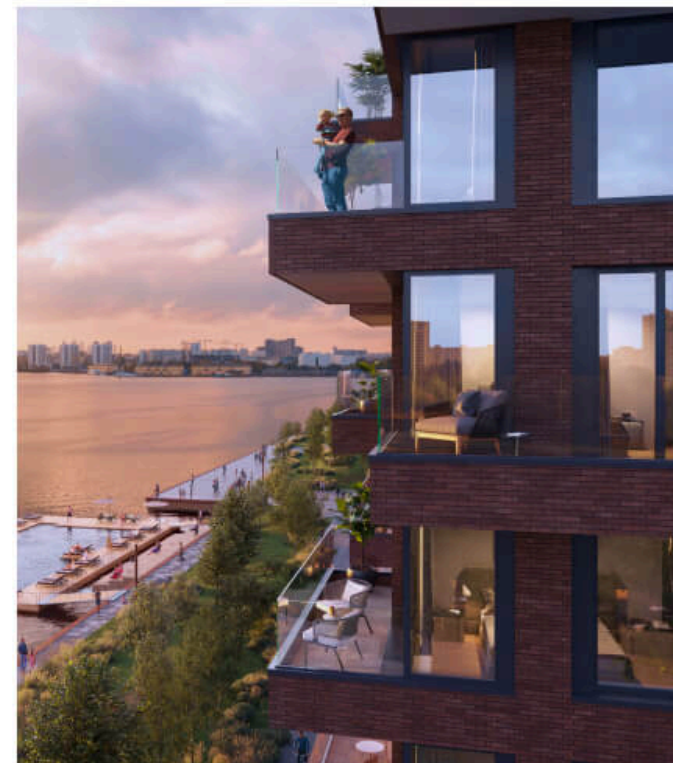

PORTLAND

г. Москва, ул.
Южнопортовая 42

Проект

↓ 26.09.25

Не является публичной офертой. За актуальной информацией по выбранному лоту обращайтесь в дизайн-пространство.