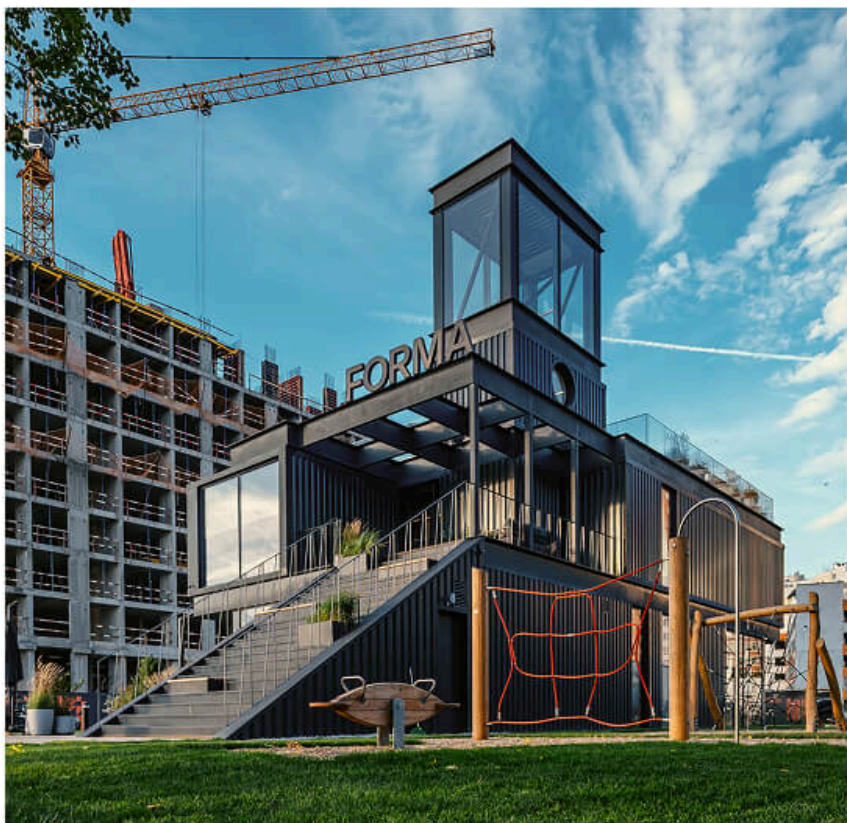

дизайн-пространство

г. Москва, ул. Южнопортовая 42

Ежедневно с 9.00 до 21.00